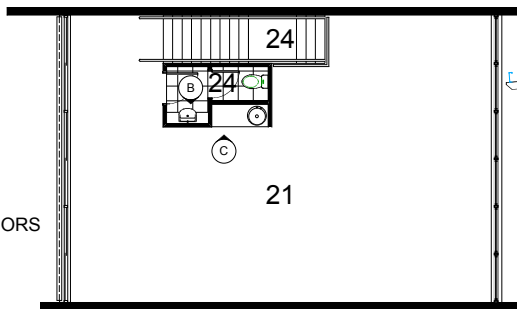

MERIDIAN

PRODUCTION UNITS

1. CEILING WALLS & DOORS
Dulux 'Sago' P13 C1

2. ISLAND WALL
Dulux 'Tsar' P05 B5

3. ISLAND WC DOOR
Dulux 'Tsar' P05 B5

OFFICE PLAN

WAREHOUSE FLOOR PLAN

- Bench Formica Graphite Grafix
- Doors Formica Streetlight velvet
- Sink Abbey 900 ss inset
- Handles SS 'D' type
- Kickspace Grey PVC
- Tiles 200 x 200 white
- Hot Water 50 litre electric
- Microwave Sharpe

PLAN

ELEVATION A

SECTION

ELEVATION B

VANITY

ELEVATION C

KITCHEN

SECTION