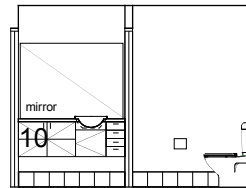

MERIDIAN

PRODUCTION UNITS

1. CEILING WALLS & DOORS
Dulux 'Sago' P13 C1

2. ISLAND WALL
Dulux 'Tsar' P05 B5

3. ISLAND WC DOOR
Dulux 'Tsar' P05 B5

OFFICE PLAN

WAREHOUSE FLOOR PLAN

- Bench Formica Graphite Grafix
- Doors Formica Streetlight velvet
- Sink Abbey 900 ss inset
- Handles SS 'D' type
- Kickspace Grey PVC
- Tiles 200 x 200 white
- Hot Water 50 litre electric
- Microwave Sharpe

PLAN

ELEVATION A

SECTION

ELEVATION B

VANITY

ELEVATION C

KITCHEN

SECTION