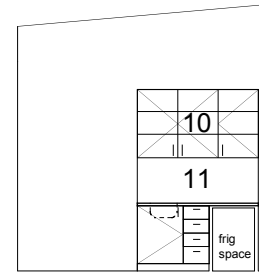

MERIDIAN

PRODUCTION UNITS

1. CEILING WALLS & DOORS
Dulux 'Sago' P13 C1

2. ISLAND WALL
Dulux 'Tsar' P05 B5

3. ISLAND WC DOOR
Dulux 'Tsar' P05 B5

OFFICE PLAN

WAREHOUSE FLOOR PLAN

- Bench Formica Graphite Grafix
- Doors Formica Streetlight velvet
- Sink Abbey 900 ss inset
- Handles SS 'D' type
- Kickspace Grey PVC
- Tiles 200 x 200 white
- Hot Water 50 litre electric
- Microwave Sharpe

PLAN

ELEVATION A

SECTION

ELEVATION B

VANITY

ELEVATION C

KITCHEN

SECTION