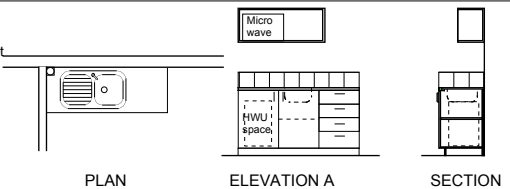

MERIDIAN

PRODUCTION UNITS

1. CEILING WALLS & DOORS
Dulux 'Sago' P13 C1

2. ISLAND WALL
Dulux 'Tsar' P05 B5

3. ISLAND WC DOOR
Dulux 'Tsar' P05 B5

OFFICE PLAN

WAREHOUSE FLOOR PLAN

- Bench Formica Graphite Grafix
- Doors Formica Streetlight velvet
- Sink Abbey 900 ss inset
- Handles SS 'D' type
- Kickspace Grey PVC
- Tiles 200 x 200 white
- Hot Water 50 litre electric
- Microwave Sharpe

PLAN

ELEVATION A

SECTION

ELEVATION B

VANITY

ELEVATION C

KITCHEN

SECTION