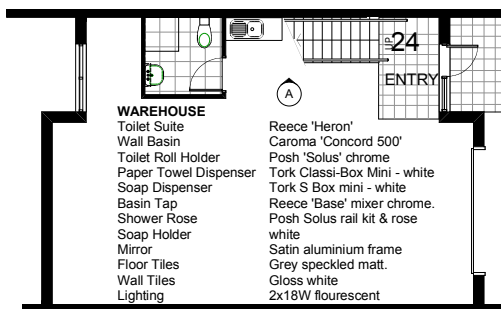

MERIDIAN

PRODUCTION UNITS

1. CEILING WALLS & DOORS
Dulux 'Sago' P13 C1

2. ISLAND WALL
Dulux 'Tsar' P05 B5

3. ISLAND WC DOOR
Dulux 'Tsar' P05 B5

OFFICE PLAN

WAREHOUSE FLOOR PLAN

- Bench Formica Graphite Grafix
- Doors Formica Streetlight velvet
- Sink Abbey 900 ss inset
- Handles SS 'D' type
- Kickspace Grey PVC
- Tiles 200 x 200 white
- Hot Water 50 litre electric
- Microwave Sharpe

PLAN

ELEVATION A

SECTION

ELEVATION B

VANITY

ELEVATION C

KITCHEN

SECTION

15. VANITY BASIN
Caroma 'Leda Vasque'

16. VANITY TAPS
Caroma 'Leda' basin set.

17. VANITY LIGHTS
Designer Lights 'Conus'

18. VANITY HANDRYER
Zip 'Superdry'

19. VANITY SOAP DISP
Tork S Box mini

20. TOILET ROLL HOLDER
Posh 'Solus' chrome