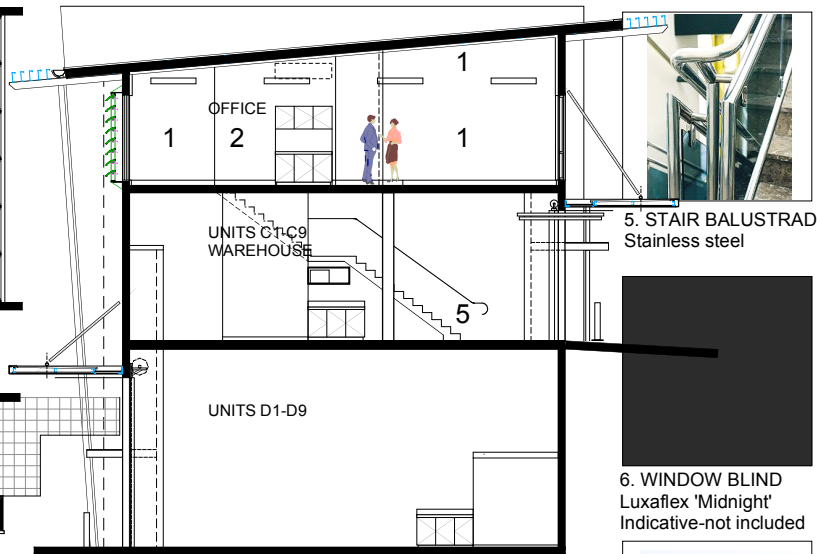

MERIDIAN

PRODUCTION UNITS

1. CEILING WALLS & DOORS
Dulux 'Sago' P13 C1

2. ISLAND WALL
Dulux 'Tsar' P05 B5

3. ISLAND WC DOOR
Dulux 'Tsar' P05 B5

OFFICE PLAN

WAREHOUSE FLOOR PLAN

- Bench Formica Graphite Grafix
- Doors Formica Streetlight velvet
- Sink Abbey 900 ss inset
- Handles SS 'D' type
- Kickspace Grey PVC
- Tiles 200 x 200 white
- Hot Water 50 litre electric
- Microwave Sharpe

PLAN

ELEVATION A

SECTION

ELEVATION B

VANITY

ELEVATION C

KITCHEN

SECTION